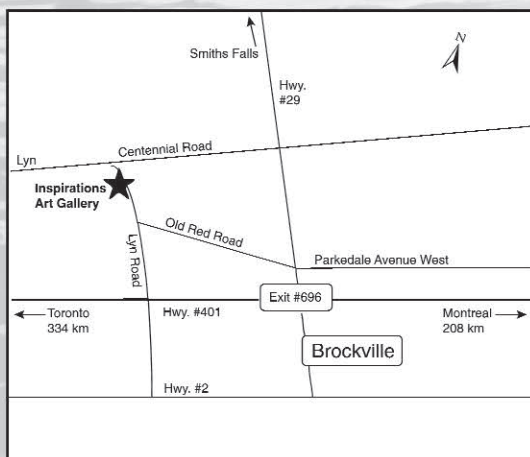

Inspirations Art Gallery

2490 Lyn Road, Brockville, ON K6V 5T3

Open: Wednesday, Thursday, Friday and Saturday:
11am — 5pm

For appointment call: 613-342-5548

www.inspirationsartgallery.com